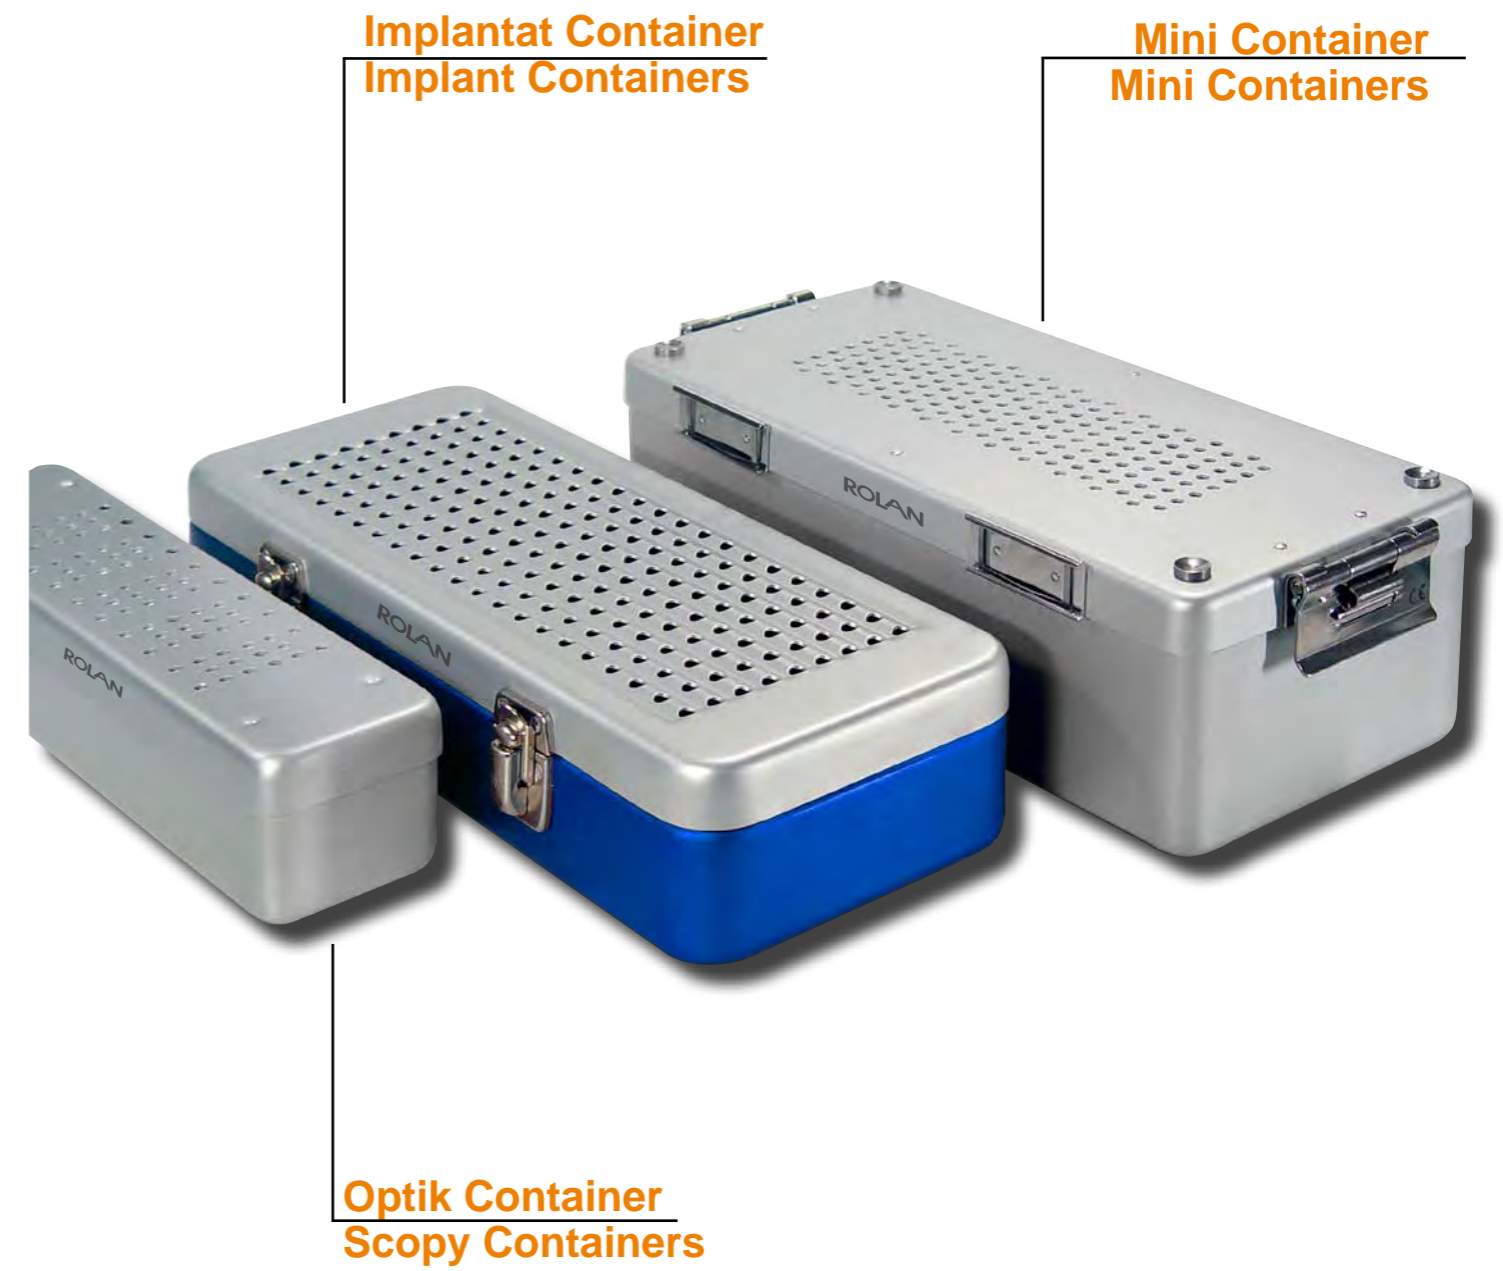

Spezial Container Special Containers